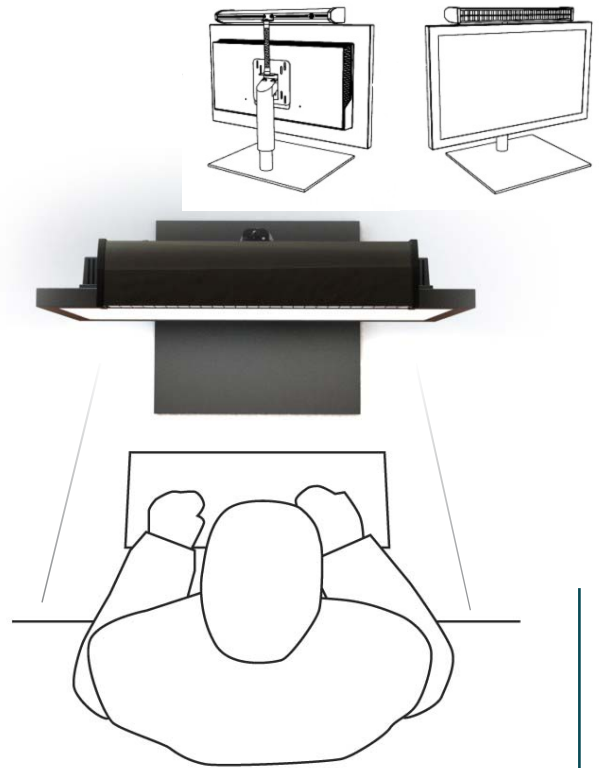

LED VC lighting for small to large displays

Fixture Throw Distance 16 TO 22 INCH FIXTURE

Display Size	Recommended Fixture	Working Distance (in feet)
17 in (431mm) to 19 in (482 mm)	i-S/16 (16 in - 410 mm)	A - 2.00 (609 mm) B - 3.00 (914 mm)
24 in (609 mm) to 26 in (660 mm)	i-S/22 (22 in - 569mm)	A - 3.00 (914 mm) B - 4.00 (1219 mm)

LED VC Lighting for small to large displays

36/D
LIGHTS UP TO 2 PEOPLE

48/D
LIGHTS UP TO 3 PEOPLE

RANGE OF DEVICE 36 TO 48 INCH FIXTURE

Display Size	Recommended Fixture	Working Distance (in feet)
42 in (1066 mm) to 46 in (1168 mm)	i-S/36/D (36 in - 914 mm)	A - 4.00 (1219 mm) B - 6.00 (1828 mm)
55 in (1397 mm) to 58 in (1473mm)	i-S/48/D (48 in - 1219 mm)	A - 6.00 (1828mm) B - 8.00 (2743 mm)