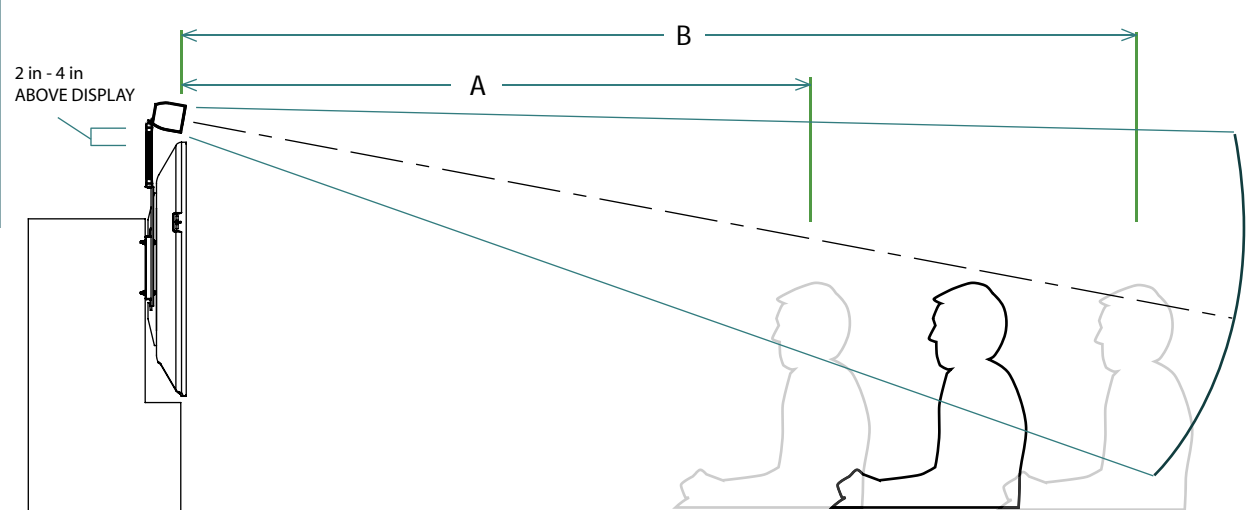

LED VC lighting for small to large displays

Fixture Throw Distance 16 TO 22 INCH FIXTURE

Display Size	Recommended Fixture	Working Distance (in feet)
17 in (431mm) to 19 in (482 mm)	i-S/16 (16 in - 410 mm)	A - 2.00 (609 mm) B - 3.00 (914 mm)
24 in (609 mm) to 26 in (660 mm)	i-S/22 (22 in - 569mm)	A - 3.00 (914 mm) B - 4.00 (1219 mm)

LED VC Lighting for small to large displays

36/D
LIGHTS UP TO 2 PEOPLE

48/D
LIGHTS UP TO 3 PEOPLE

RANGE OF DEVICE 36 TO 48 INCH FIXTURE

Display Size	Recommended Fixture	Working Distance (in feet)
42 in (1066 mm) to 46 in (1168 mm)	i-S/36/D (36 in - 914 mm)	A - 4.00 (1219 mm) B - 6.00 (1828 mm)
55 in (1397 mm) to 58 in (1473mm)	i-S/48/D (48 in - 1219 mm)	A - 6.00 (1828mm) B - 8.00 (2743 mm)