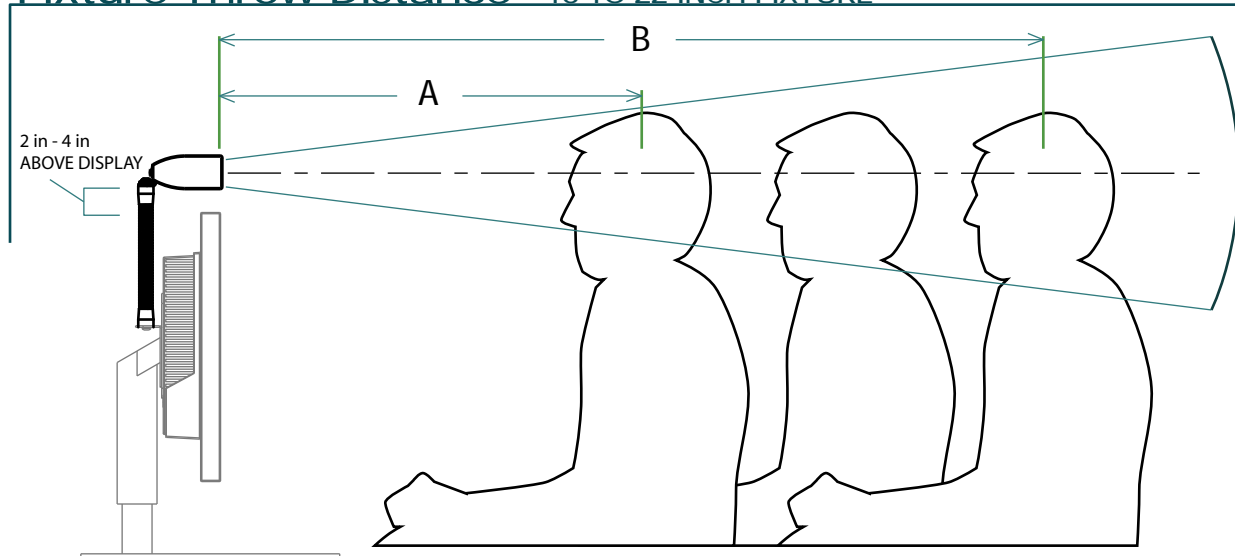

LED VC lighting for small to large displays

Fixture Throw Distance 16 TO 22 INCH FIXTURE

Display Size	Recommended Fixture	Working Distance (in feet)
17 in (431mm) to 19 in (482 mm)	i-S/16 (16 in - 410 mm)	A - 2.00 (609 mm) B - 3.00 (914 mm)
24 in (609 mm) to 26 in (660 mm)	i-S/22 (22 in - 569mm)	A - 3.00 (914 mm) B - 4.00 (1219 mm)

LED VC Lighting for small to large displays

36/D
LIGHTS UP TO 2 PEOPLE

48/D
LIGHTS UP TO 3 PEOPLE

RANGE OF DEVICE 36 TO 48 INCH FIXTURE

Display Size	Recommended Fixture	Working Distance (in feet)
42 in (1066 mm) to 46 in (1168 mm)	i-S/36/D (36 in - 914 mm)	A - 4.00 (1219 mm) B - 6.00 (1828 mm)
55 in (1397 mm) to 58 in (1473mm)	i-S/48/D (48 in - 1219 mm)	A - 6.00 (1828mm) B - 8.00 (2743 mm)