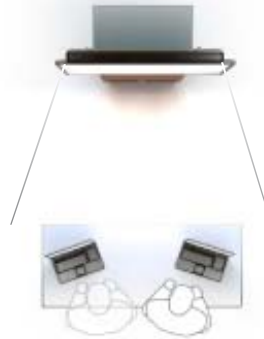

LED VC lighting for small to large displays

Fixture Throw Distance 16 TO 22 INCH FIXTURE

Display Size	Recommended Fixture	Working Distance (in feet)
17 in (431mm) to 19 in (482 mm)	i-S/16 (16 in - 410 mm)	A - 2.00 (609 mm) B - 3.00 (914 mm)
24 in (609 mm) to 26 in (660 mm)	i-S/22 (22 in - 569mm)	A - 3.00 (914 mm) B - 4.00 (1219 mm)

LED VC Lighting for small to large displays

36/D
LIGHTS UP TO 2 PEOPLE

48/D
LIGHTS UP TO 3 PEOPLE

RANGE OF DEVICE 36 TO 48 INCH FIXTURE

Display Size	Recommended Fixture	Working Distance (in feet)
42 in (1066 mm) to 46 in (1168 mm)	i-S/36/D (36 in - 914 mm)	A - 4.00 (1219 mm) B - 6.00 (1828 mm)
55 in (1397 mm) to 58 in (1473mm)	i-S/48/D (48 in - 1219 mm)	A - 6.00 (1828mm) B - 8.00 (2743 mm)