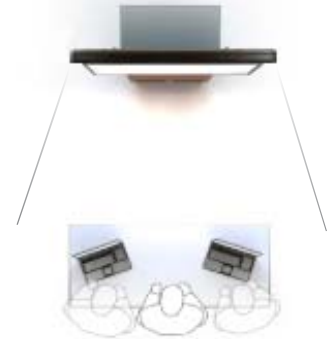

LED VC lighting for small to large displays

Fixture Throw Distance 16 TO 22 INCH FIXTURE

Display Size	Recommended Fixture	Working Distance (in feet)
17 in (431mm) to 19 in (482 mm)	i-S/16 (16 in - 410 mm)	A - 2.00 (609 mm) B - 3.00 (914 mm)
24 in (609 mm) to 26 in (660 mm)	i-S/22 (22 in - 569mm)	A - 3.00 (914 mm) B - 4.00 (1219 mm)

LED VC Lighting for small to large displays

36/D
LIGHTS UP TO 2 PEOPLE

48/D
LIGHTS UP TO 3 PEOPLE

RANGE OF DEVICE 36 TO 48 INCH FIXTURE

Display Size	Recommended Fixture	Working Distance (in feet)
42 in (1066 mm) to 46 in (1168 mm)	i-S/36/D (36 in - 914 mm)	A - 4.00 (1219 mm) B - 6.00 (1828 mm)
55 in (1397 mm) to 58 in (1473mm)	i-S/48/D (48 in - 1219 mm)	A - 6.00 (1828mm) B - 8.00 (2743 mm)