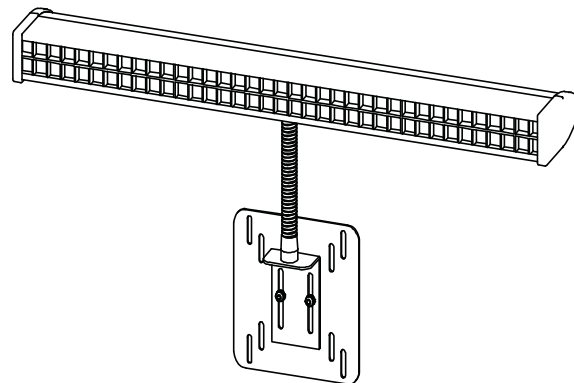

VESA 75-100

Please reference these part numbers when ordering:

i-S/16	16-inch i-Series Monitor Light
i-S/22	22-inch i-Series Monitor Light
i-S/36	36-inch i-Series Monitor Light
i-S/48	48-inch i-Series Monitor Light
i-S/48/D	48-inch Double i-Series Monitor Light