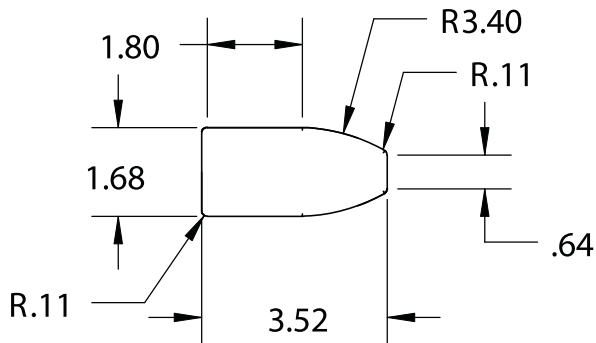

Individual Fixture Wattage

i-S/16: 15W i-S/22: 20W i-S/36: 35W i-S/48: 45W i-S/48/D: 90W

Mounting

Fixtures are supplied with a mounting adapter that works with many mounting options, including 75mm -200mm VESA with flex arm. (Cart or Stand mounts available. Please specify on order. Mounting bracket sold separately.)

Louver and Lens

Fixtures are provided with 1/2" x 1/2" black egg crate louver and LED film.

Dimensions

The fixture has dimensions of 1.71" [43.43mm] single or 3.21" [81.53mm] double-high x 3.5" [88.9mm] deep x 16.16" [410.43mm], 22.41" [569.21mm], 36.16" [918.46mm] or 48.03" [1219.96mm] long.

Smooth gloss black powder coated finish is standard. Custom colors are available by request.

Dimensions in inches

VESA 100-200

VESA 75-100

Please reference these part numbers when ordering:

i-S/16	16-inch i-Series Monitor Light
i-S/22	22-inch i-Series Monitor Light
i-S/36	36-inch i-Series Monitor Light
i-S/48	48-inch i-Series Monitor Light
i-S/48/D	48-inch Double i-Series Monitor Light