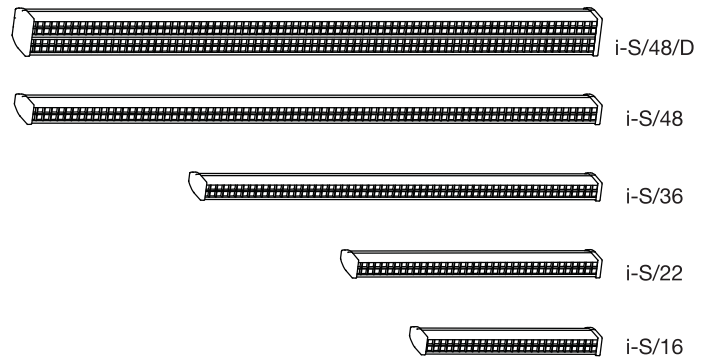

Electrical

6-ft (1.8-m) power cord with built-in low voltage transformer connects to fixture housing using single pin connector. Plug is a NEMA 5-15P and is standard for 120V fixtures. Two level toggle switching is standard on 120V fixtures. In-line rotary dimming transformer also available. 12V high power LED strips mounted on reflector.

Individual Fixture Wattage

i-S/16: 15W i-S/22: 20W i-S/36: 35W i-S/48: 45W i-S/48/D: 90W

Mounting

Fixtures are supplied with a mounting adapter that works with many mounting options, including 75mm -200mm VESA with flex arm. (Cart or Stand mounts available. Please specify on order. Mounting bracket sold separately.)

Louver and Lens

Fixtures are provided with 1/2" x 1/2" black egg crate louver and LED film.

Dimensions

The fixture has dimensions of 1.71" [43.43mm] single or 3.21" [81.53mm] double-high x 3.5" [88.9mm] deep x 16.16" [410.43mm], 22.41" [569.21mm], 36.16" [918.46mm] or 48.03" [1219.96mm] long.

Smooth gloss black powder coated finish is standard. Custom colors are available by request.

Dimensions in inches

VESA 100-200

VESA 75-100

Please reference these part numbers when ordering:

i-S/16	16-inch i-Series Monitor Light
i-S/22	22-inch i-Series Monitor Light
i-S/36	36-inch i-Series Monitor Light
i-S/48	48-inch i-Series Monitor Light
i-S/48/D	48-inch Double i-Series Monitor Light